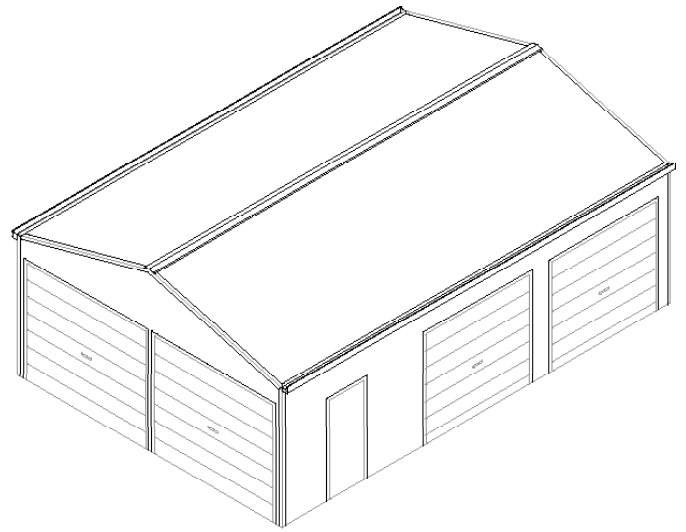

Gutters & downpipes

90mm PVC stormwater pipe and Colorbond® gutters are included in your kit at no extra cost.

Durable

With years of experience manufacturing quality steel carports, Steeline Roofin Spot guarantees to deliver a product that is built tough to Australian standards.

Contact us for a quote today!

QUEENSLAND

Wide Bay Region	73 Princess Street, Bundaberg	ph 07 4153 1066
Fraser Coast	1577-1597 Booral Road, Urangan	ph 07 4125 3511
Central Coast	94 Hanson Road, Gladstone	ph 07 4972 7628
Cooloola	54 Crescent Road, Gympie	ph 07 5481 2555

NEW SOUTH WALES

Northern Rivers	16 Habib Drive, South Lismore	ph 02 6623 1600

www.steelsheds.com.au